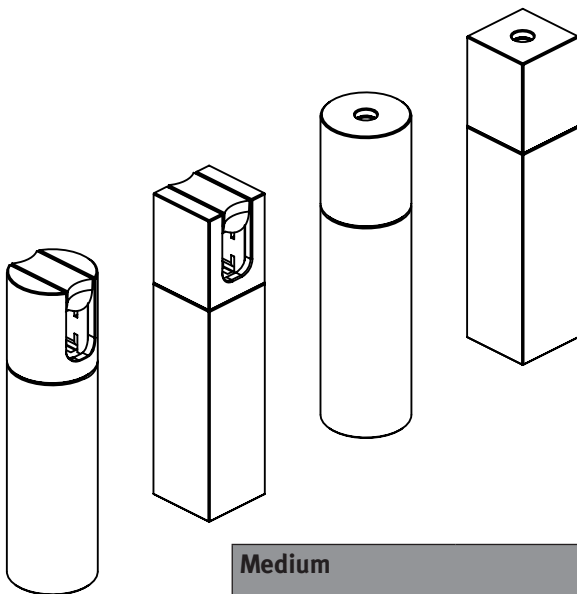

Manual

Design cord & chainweights

coulisse

1. General information

ExtraLarge		
	Round	Square
dimensions	Ø25x108 mm	25x25x108 mm
weight [grams]		
Wood	30	36
Leather	32	32
Acrylic	63	63
Plexiglass	63	63
Metal	119	134

Medium		
	Round	Square
dimensions	Ø17x78 mm	17x17x78 mm
weight [grams]		
Wood	12	12
Leather	15	13
Acrylic	25	23
Plexiglass	25	23
Metal	63	57

Small		
	Round	Square
dimensions	Ø16x45 mm	16x16x45 mm
weight [grams]		
Wood	3	3
Leather	6	6
Acrylic	6	6
Plexiglass	13	12
Metal	30	26