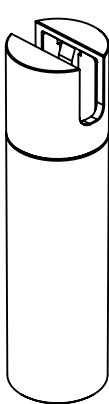

Manual

Design cord & chainweights

coulisse

1. General information

ExtraLarge		
	Round	Square
dimensions	Ø25x108 mm	25x25x108 mm
weight [grams]		
Wood	30	36
Leather	32	32
Acrylic	63	63
Plexiglass	63	63
Metal	119	134

Medium		
	Round	Square
dimensions	Ø17x78 mm	17x17x78 mm
weight [grams]		
Wood	12	12
Leather	15	13
Acrylic	25	23
Plexiglass	25	23
Metal	63	57

Small		
	Round	Square
dimensions	Ø16x45 mm	16x16x45 mm
weight [grams]		
Wood	3	3
Leather	6	6
Acrylic	6	6
Plexiglass	13	12
Metal	30	26

Assembly XL and M with chain/core

DCo3-0-#

DCo2-M# / DCo2-XL#

DCo1-M# / DCo1-XL#

Click!

Click!

Assembly Medium with pullingcord