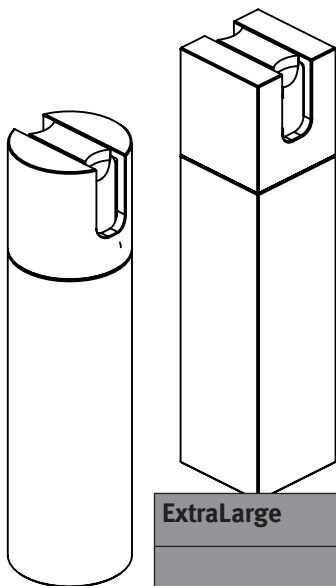

Manual

Design cord & chainweights

coulisse

1. General information

ExtraLarge		
	Round	Square
dimensions	Ø25x108 mm	25x25x108 mm
weight [grams]		
Wood	30	36
Leather	32	32
Acrylic	63	63
Plexiglass	63	63
Metal	119	134

Medium		
	Round	Square
dimensions	Ø17x78 mm	17x17x78 mm
weight [grams]		
Wood	12	12
Leather	15	13
Acrylic	25	23
Plexiglass	25	23
Metal	63	57

Small		
	Round	Square
dimensions	Ø16x45 mm	16x16x45 mm
weight [grams]		
Wood	3	3
Leather	6	6
Acrylic	6	6
Plexiglass	13	12
Metal	30	26