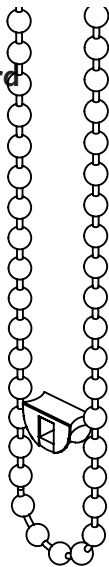

Manual

Design cord & chainweights

coulisse

1. General information

ExtraLarge		
	Round	Square
dimensions	Ø25x108 mm	25x25x108 mm
weight [grams]		
Wood	30	36
Leather	32	32
Acrylic	63	63
Plexiglass	63	63
Metal	119	134

Medium		
	Round	Square
dimensions	Ø17x78 mm	17x17x78 mm
weight [grams]		
Wood	12	12
Leather	15	13
Acrylic	25	23
Plexiglass	25	23
Metal	63	57

Small		
	Round	Square
dimensions	Ø16x45 mm	16x16x45 mm
weight [grams]		
Wood	3	3
Leather	6	6
Acrylic	6	6
Plexiglass	13	12
Metal	30	26

Assembly XL and M with chain/core

DCo3-0-#

DCo2-M# / DCo2-XL#

DCo1-M# / DCo1-XL#

Click!

Click!

Assembly Medium with pullingcord