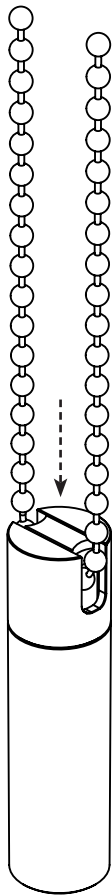

Manual

Design cord & chainweights

coulisse

1. General information

ExtraLarge		
	Round	Square
dimensions	Ø25x108 mm	25x25x108 mm
weight [grams]		
Wood	30	36
Leather	32	32
Acrylic	63	63
Plexiglass	63	63
Metal	119	134

Medium		
	Round	Square
dimensions	Ø17x78 mm	17x17x78 mm
weight [grams]		
Wood	12	12
Leather	15	13
Acrylic	25	23
Plexiglass	25	23
Metal	63	57

Small		
	Round	Square
dimensions	Ø16x45 mm	16x16x45 mm
weight [grams]		
Wood	3	3
Leather	6	6
Acrylic	6	6
Plexiglass	13	12
Metal	30	26

Assembly XL and M with chain/core

DCo3-0-#

DCo2-M# / DCo2-XL#

DCo1-M# / DCo1-XL#

Click!

Click!

Assembly Medium with pullingcord